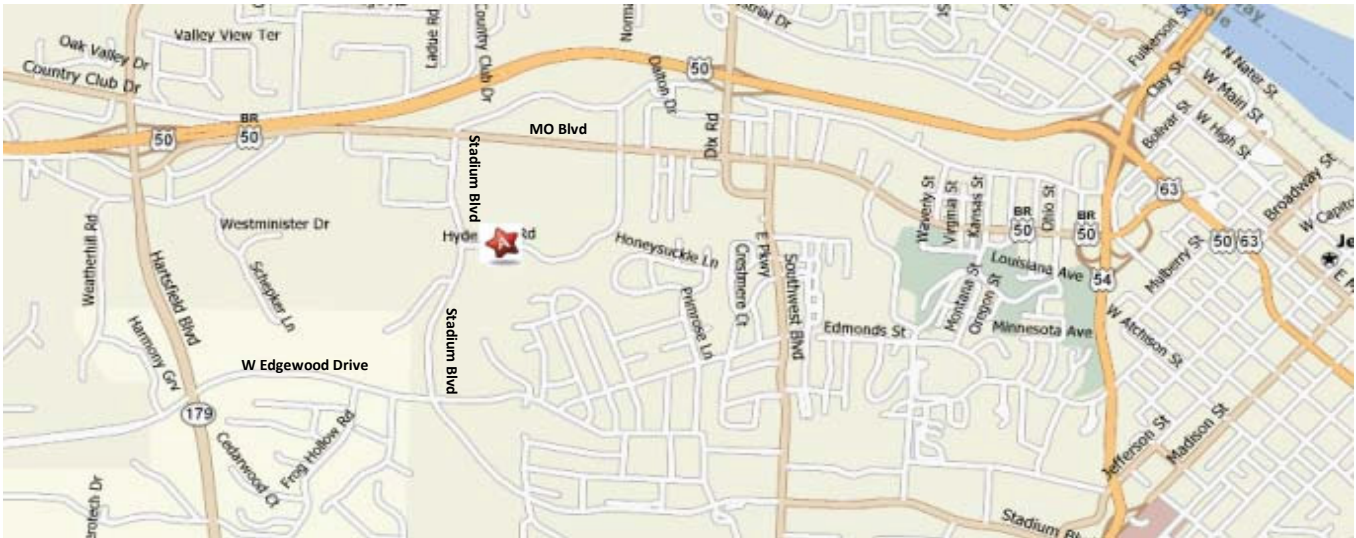

**Directions to**  
**Missouri Assisted Living Association      Hyde Park Conference Center**  
**2407 B Hyde Park Road                      2409 C Hyde Park Road**

**Traveling Hwy 50 East (from Sedalia):**

- Take Hwy 179/Business 50 exit ramp
- Take a **RIGHT** onto Hwy 179/Business 50/Commerce Drive - immediately get into the far lanes to turn left at the stoplight
- Turn **LEFT** at the stoplight onto MO Blvd/Business 50 and travel 1 mile
- Turn **RIGHT** onto W. Stadium Blvd (*landmark: Wal-Mart on right*) and travel 0.3 mile
- Turn **LEFT** onto Hyde Park Road (*landmark: large AAA Travel/Insurance sign on left*)
- We are located on the lower level of the 2<sup>nd</sup> office building on the right (around back)

**Traveling Hwy 54 East (from Lake Ozark):**

- Take Hwy 179 exit ramp toward Wardsville
- Take a **LEFT** onto Hwy 179 N and travel 3 miles
- Turn **RIGHT** onto W. Edgewood Drive and travel 0.7 mile
- Turn **LEFT** onto W. Stadium Blvd and travel 0.3 mile
- Turn **RIGHT** onto Hyde Park Road (*landmark: large AAA Travel/Insurance sign on right*)
- We are located on the lower level of the 2<sup>nd</sup> office building on the right (around back)

**Traveling Hwy 50 West (from Union):**

- Take the Dix Road exit
- Turn **LEFT** onto Dix Road and cross over the overpass
- Turn **RIGHT** onto MO Blvd/Business 50 and travel 0.7 mile to the Stadium Blvd/MO Blvd intersection
- Turn **LEFT** onto W. Stadium Blvd (*landmark: Wal-Mart on right*) and travel 0.3 mile
- Turn **LEFT** onto Hyde Park Road (*landmark: large AAA Travel/Insurance sign on left*)
- We are located on the lower level of the 2<sup>nd</sup> office building on the right (around back)